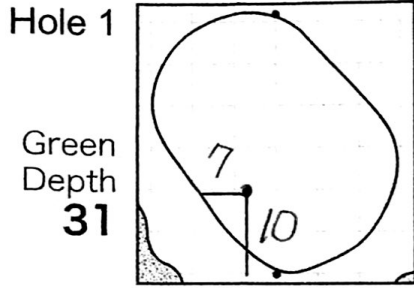

2015 Japan Amateur Golf Championship

Hole Locations

DATE: 7/8

HIRONO GOLF CLUB

Each side of a complete square on the green(□)represents 5 yards. Dots represent green front and back.