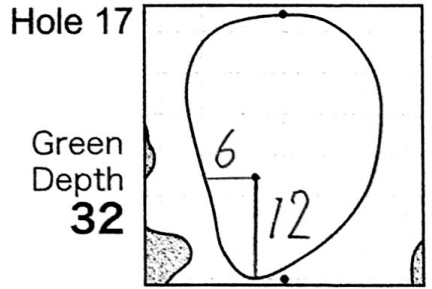

2015 Japan Amateur Golf Championship

Hole Locations

DATE: 7/8

HIRONO GOLF CLUB

Each side of a complete square on the green(□)represents 5 yards. Dots represent green front and back.