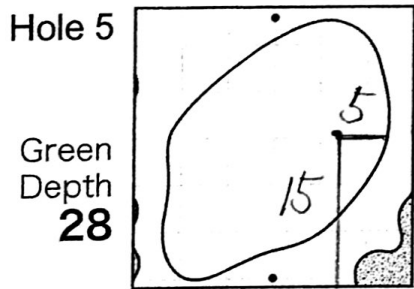

2015 Japan Amateur Golf Championship

Hole Locations

DATE: 7/8

HIRONO GOLF CLUB

Each side of a complete square on the green(□)represents 5 yards. Dots represent green front and back.