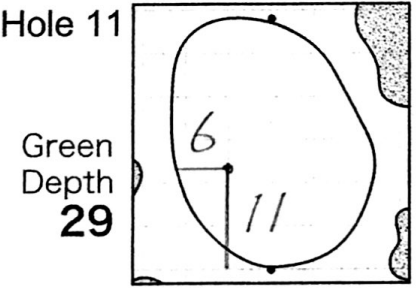

2015 Japan Amateur Golf Championship

Hole Locations

DATE: 7/8

HIRONO GOLF CLUB

Each side of a complete square on the green(□)represents 5 yards. Dots represent green front and back.