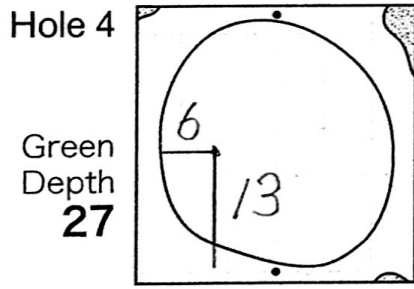

2015 Japan Amateur Golf Championship

Hole Locations

DATE: 7/8

HIRONO GOLF CLUB

Each side of a complete square on the green(□)represents 5 yards. Dots represent green front and back.