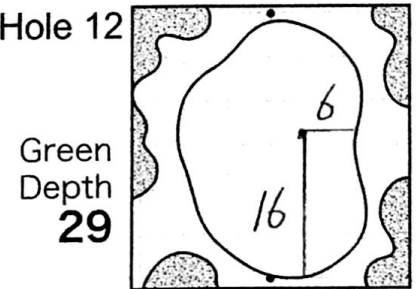

2015 Japan Amateur Golf Championship

Hole Locations

DATE: 7/8

HIRONO GOLF CLUB

Each side of a complete square on the green(□)represents 5 yards. Dots represent green front and back.