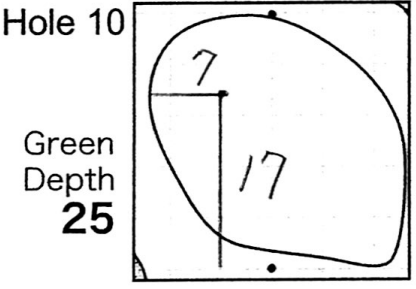

2015 Japan Amateur Golf Championship

Hole Locations

DATE: 7/8

HIRONO GOLF CLUB

Each side of a complete square on the green(□)represents 5 yards. Dots represent green front and back.