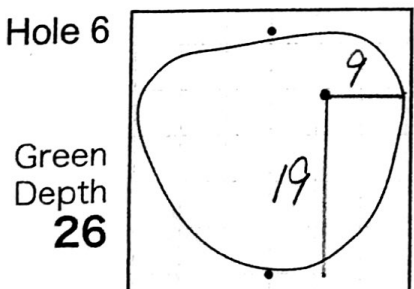

2015 Japan Amateur Golf Championship

Hole Locations

DATE: 7/8

HIRONO GOLF CLUB

Each side of a complete square on the green(□)represents 5 yards. Dots represent green front and back.