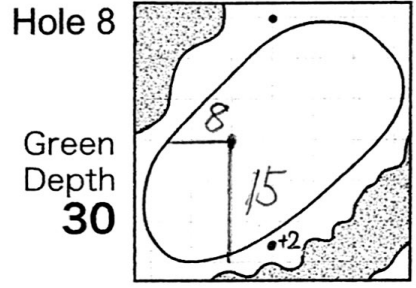

2015 Japan Amateur Golf Championship

Hole Locations

DATE: 7/8

HIRONO GOLF CLUB

Each side of a complete square on the green(□)represents 5 yards. Dots represent green front and back.