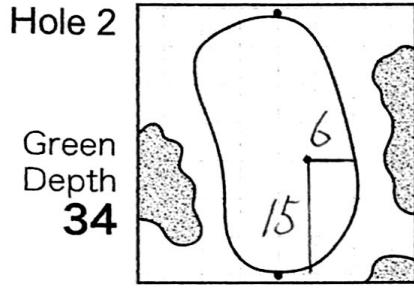

2015 Japan Amateur Golf Championship

Hole Locations

DATE: 7/8

HIRONO GOLF CLUB

Each side of a complete square on the green(□)represents 5 yards. Dots represent green front and back.