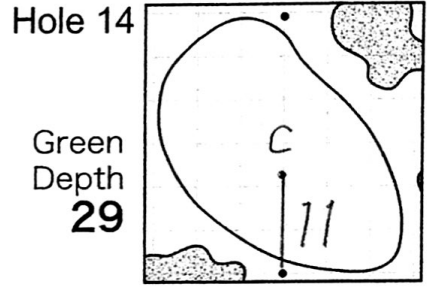

2015 Japan Amateur Golf Championship

Hole Locations

DATE: 7/8

HIRONO GOLF CLUB

Each side of a complete square on the green(□)represents 5 yards. Dots represent green front and back.