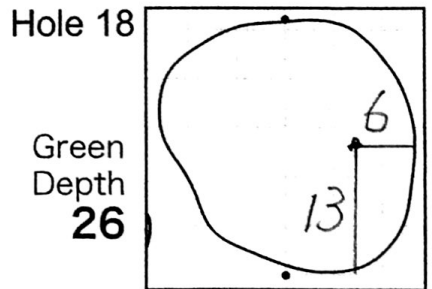

2015 Japan Amateur Golf Championship

Hole Locations

DATE: 7/8

HIRONO GOLF CLUB

Each side of a complete square on the green(□)represents 5 yards. Dots represent green front and back.