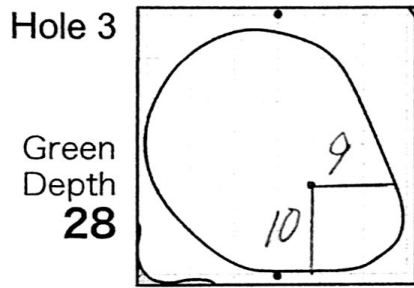

2015 Japan Amateur Golf Championship

Hole Locations

DATE: 7/8

HIRONO GOLF CLUB

Each side of a complete square on the green(□)represents 5 yards. Dots represent green front and back.