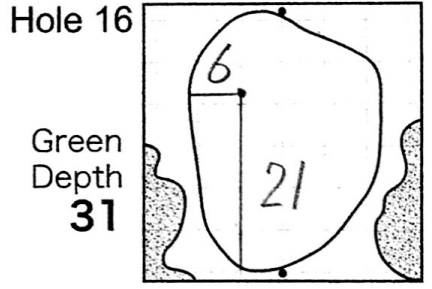

2015 Japan Amateur Golf Championship

Hole Locations

DATE: 7/8

HIRONO GOLF CLUB

Each side of a complete square on the green(□)represents 5 yards. Dots represent green front and back.