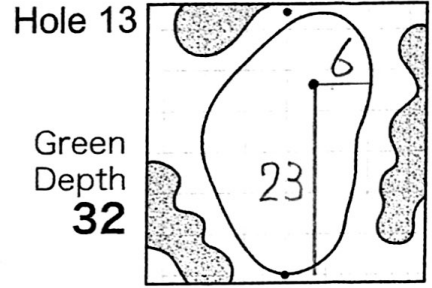

2015 Japan Amateur Golf Championship

Hole Locations

DATE: 7/8

HIRONO GOLF CLUB

Each side of a complete square on the green(□)represents 5 yards. Dots represent green front and back.