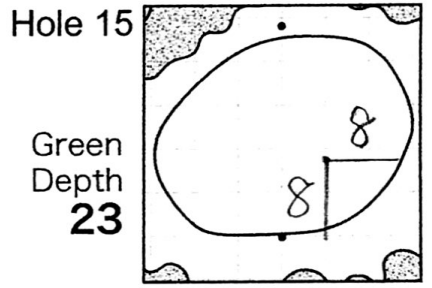

2015 Japan Amateur Golf Championship

Hole Locations

DATE: 7/8

HIRONO GOLF CLUB

Each side of a complete square on the green(□)represents 5 yards. Dots represent green front and back.