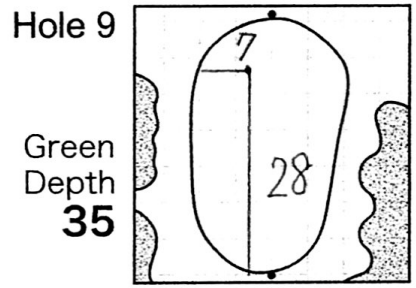

2015 Japan Amateur Golf Championship

Hole Locations

DATE: 7/8

HIRONO GOLF CLUB

Each side of a complete square on the green(□)represents 5 yards. Dots represent green front and back.