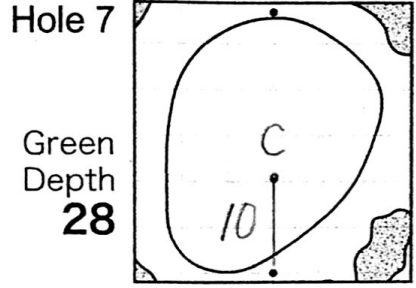

2015 Japan Amateur Golf Championship

Hole Locations

DATE: 7/8

HIRONO GOLF CLUB

Each side of a complete square on the green(□)represents 5 yards. Dots represent green front and back.