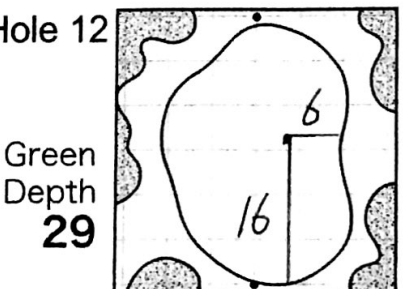

2015 Japan Amateur Golf Championship

Hole Locations

DATE: 7/9

HIRONO GOLF CLUB

Each side of a complete square on the green(□)represents 5 yards. Dots represent green front and back.