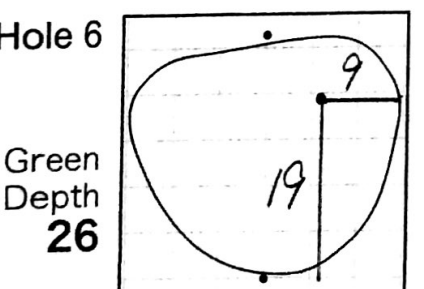

2015 Japan Amateur Golf Championship

Hole Locations

DATE: 7/9

HIRONO GOLF CLUB

Each side of a complete square on the green(□)represents 5 yards. Dots represent green front and back.