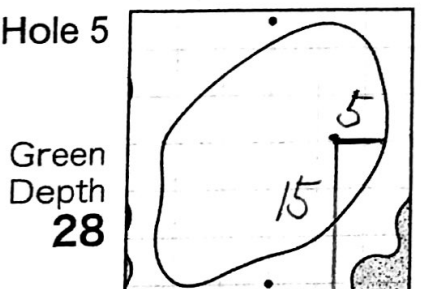

2015 Japan Amateur Golf Championship

Hole Locations

DATE: 7/9

HIRONO GOLF CLUB

Each side of a complete square on the green(□)represents 5 yards. Dots represent green front and back.