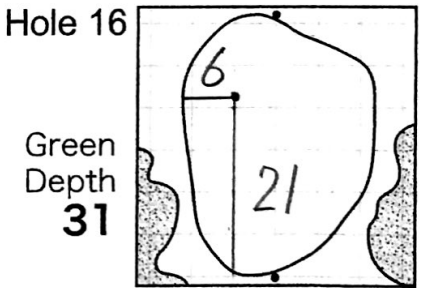

2015 Japan Amateur Golf Championship

Hole Locations

DATE: 7/9

HIRONO GOLF CLUB

Each side of a complete square on the green(□)represents 5 yards. Dots represent green front and back.