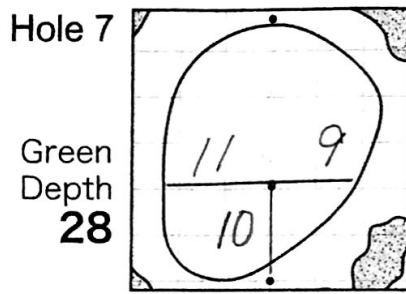

2015 Japan Amateur Golf Championship

Hole Locations

DATE: 7/9

HIRONO GOLF CLUB

Each side of a complete square on the green(□)represents 5 yards. Dots represent green front and back.