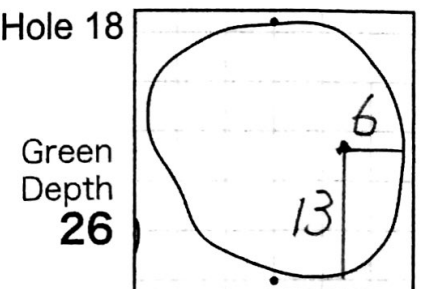

2015 Japan Amateur Golf Championship

Hole Locations

DATE: 7/9

HIRONO GOLF CLUB

Each side of a complete square on the green(□)represents 5 yards. Dots represent green front and back.