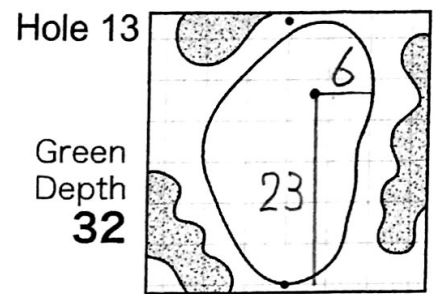

2015 Japan Amateur Golf Championship

Hole Locations

DATE: 7/9

HIRONO GOLF CLUB

Each side of a complete square on the green(□)represents 5 yards. Dots represent green front and back.