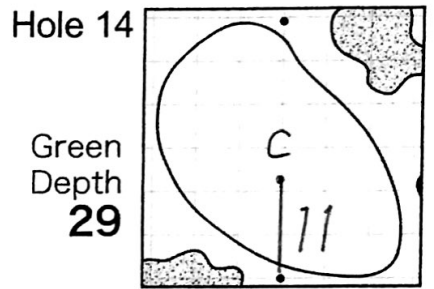

2015 Japan Amateur Golf Championship

Hole Locations

DATE: 7/9

HIRONO GOLF CLUB

Each side of a complete square on the green(□)represents 5 yards. Dots represent green front and back.