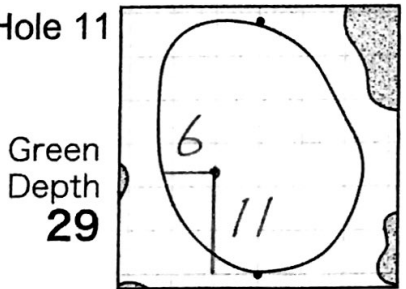

2015 Japan Amateur Golf Championship

Hole Locations

DATE: 7/9

HIRONO GOLF CLUB

Each side of a complete square on the green(□)represents 5 yards. Dots represent green front and back.