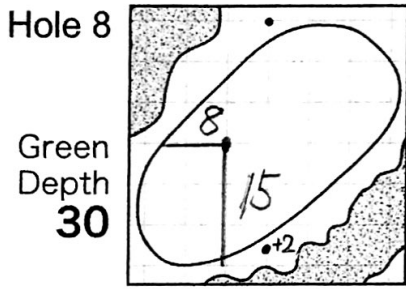

2015 Japan Amateur Golf Championship

Hole Locations

DATE: 7/9

HIRONO GOLF CLUB

Each side of a complete square on the green(□)represents 5 yards. Dots represent green front and back.