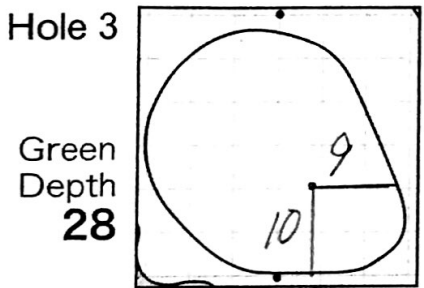

2015 Japan Amateur Golf Championship

Hole Locations

DATE: 7/9

HIRONO GOLF CLUB

Each side of a complete square on the green(□)represents 5 yards. Dots represent green front and back.