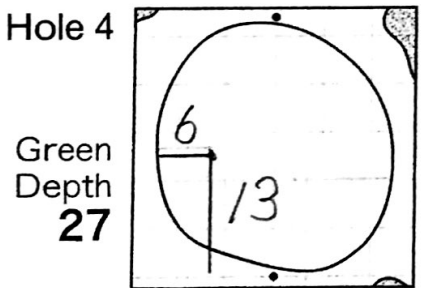

2015 Japan Amateur Golf Championship

Hole Locations

DATE: 7/9

HIRONO GOLF CLUB

Each side of a complete square on the green(□)represents 5 yards. Dots represent green front and back.