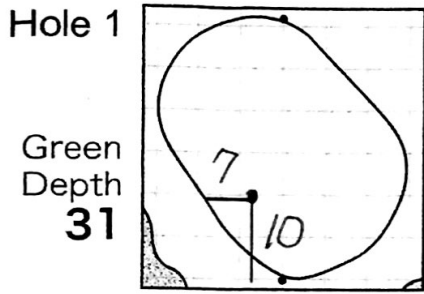

2015 Japan Amateur Golf Championship

Hole Locations

DATE: 7/9

HIRONO GOLF CLUB

Each side of a complete square on the green(□)represents 5 yards. Dots represent green front and back.