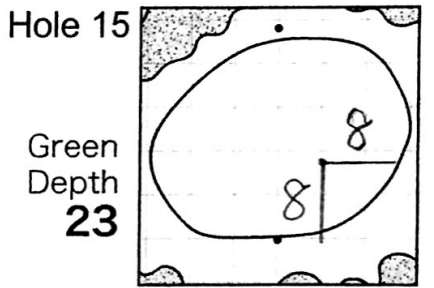

2015 Japan Amateur Golf Championship

Hole Locations

DATE: 7/9

HIRONO GOLF CLUB

Each side of a complete square on the green(□)represents 5 yards. Dots represent green front and back.