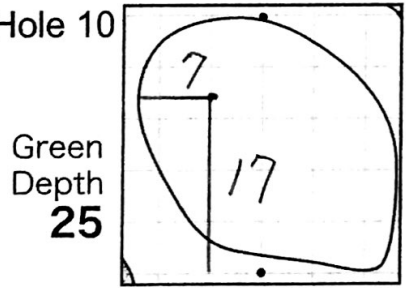

2015 Japan Amateur Golf Championship

Hole Locations

DATE: 7/9

HIRONO GOLF CLUB

Each side of a complete square on the green(□)represents 5 yards. Dots represent green front and back.