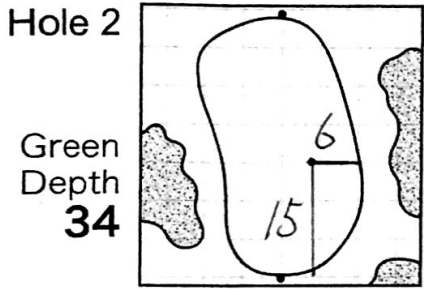

2015 Japan Amateur Golf Championship

Hole Locations

DATE: 7/9

HIRONO GOLF CLUB

Each side of a complete square on the green(□)represents 5 yards. Dots represent green front and back.