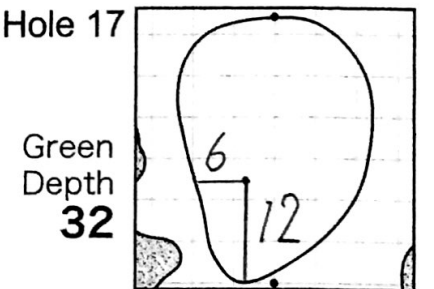

2015 Japan Amateur Golf Championship

Hole Locations

DATE: 7/9

HIRONO GOLF CLUB

Each side of a complete square on the green(□)represents 5 yards. Dots represent green front and back.