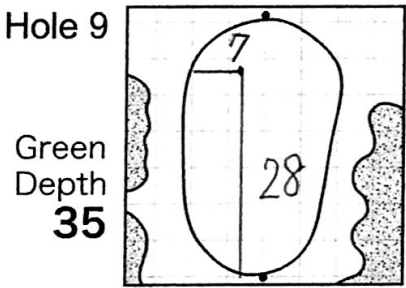

2015 Japan Amateur Golf Championship

Hole Locations

DATE: 7/9

HIRONO GOLF CLUB

Each side of a complete square on the green(□)represents 5 yards. Dots represent green front and back.