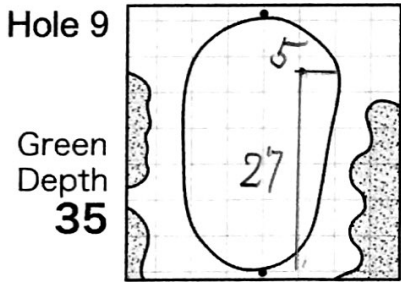

2015 Japan Amateur Golf Championship

Hole Locations

DATE: 7/11

HIRONO GOLF CLUB

Each side of a complete square on the green(□)represents 5 yards. Dots represent green front and back.