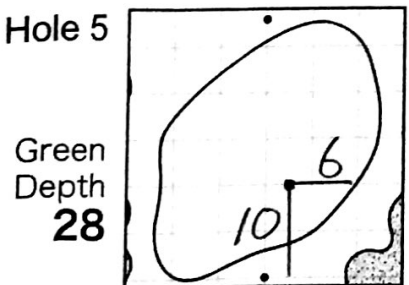

2015 Japan Amateur Golf Championship

Hole Locations

DATE: 7/11

HIRONO GOLF CLUB

Each side of a complete square on the green(□)represents 5 yards. Dots represent green front and back.