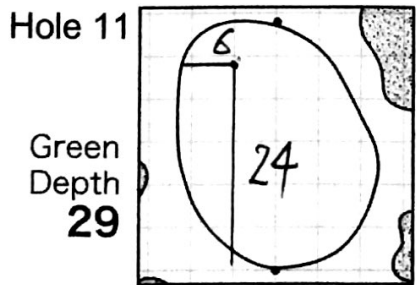

2015 Japan Amateur Golf Championship

Hole Locations

DATE: 7/11

HIRONO GOLF CLUB

Each side of a complete square on the green(□)represents 5 yards. Dots represent green front and back.