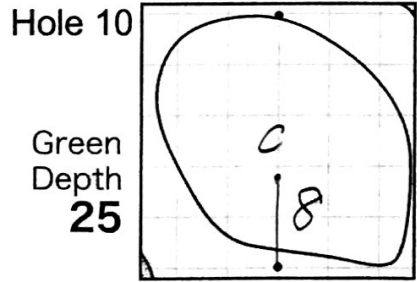

2015 Japan Amateur Golf Championship

Hole Locations

DATE: 7/11

HIRONO GOLF CLUB

Each side of a complete square on the green(□)represents 5 yards. Dots represent green front and back.