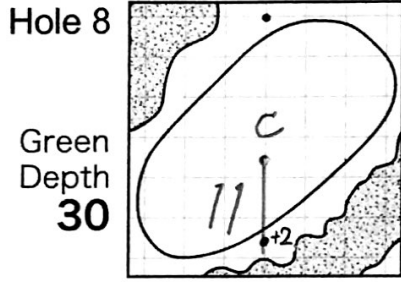

2015 Japan Amateur Golf Championship

Hole Locations

DATE: 7/11

HIRONO GOLF CLUB

Each side of a complete square on the green(□)represents 5 yards. Dots represent green front and back.