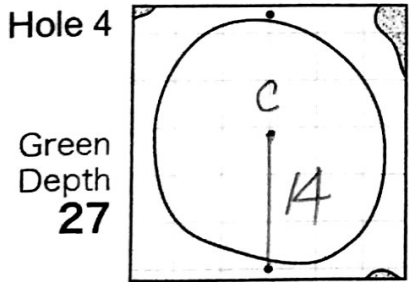

2015 Japan Amateur Golf Championship

Hole Locations

DATE: 7/11

HIRONO GOLF CLUB

Each side of a complete square on the green(□)represents 5 yards. Dots represent green front and back.