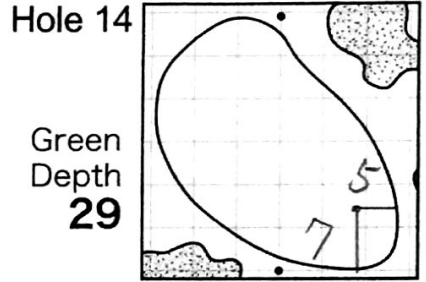

2015 Japan Amateur Golf Championship

Hole Locations

DATE: 7/11

HIRONO GOLF CLUB

Each side of a complete square on the green(□)represents 5 yards. Dots represent green front and back.