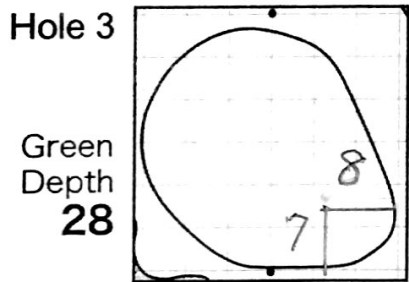

2015 Japan Amateur Golf Championship

Hole Locations

DATE: 7/11

HIRONO GOLF CLUB

Each side of a complete square on the green(□)represents 5 yards. Dots represent green front and back.