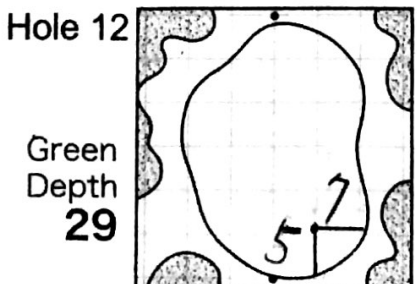

2015 Japan Amateur Golf Championship

Hole Locations

DATE: 7/11

HIRONO GOLF CLUB

Each side of a complete square on the green(□)represents 5 yards. Dots represent green front and back.