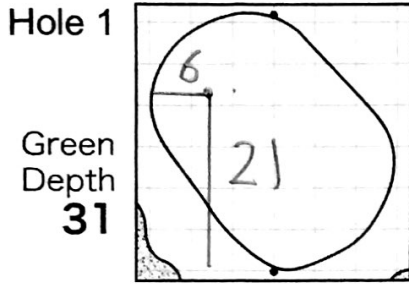

2015 Japan Amateur Golf Championship

Hole Locations

DATE: 7/11

HIRONO GOLF CLUB

Each side of a complete square on the green(□)represents 5 yards. Dots represent green front and back.