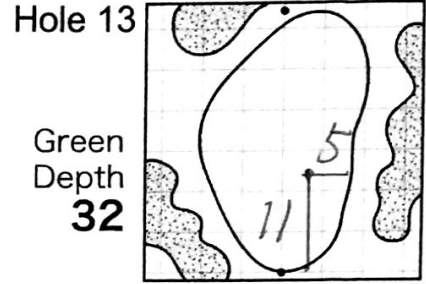

2015 Japan Amateur Golf Championship

Hole Locations

DATE: 7/11

HIRONO GOLF CLUB

Each side of a complete square on the green(□)represents 5 yards. Dots represent green front and back.