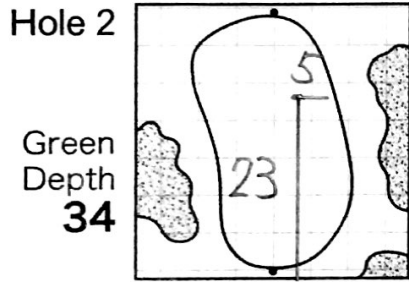

2015 Japan Amateur Golf Championship

Hole Locations

DATE: 7/11

HIRONO GOLF CLUB

Each side of a complete square on the green(□)represents 5 yards. Dots represent green front and back.