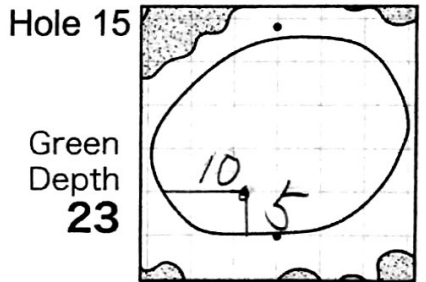

2015 Japan Amateur Golf Championship

Hole Locations

DATE: 7/11

HIRONO GOLF CLUB

Each side of a complete square on the green(□)represents 5 yards. Dots represent green front and back.