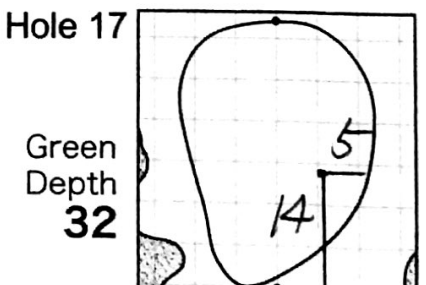

2015 Japan Amateur Golf Championship

Hole Locations

DATE: 7/11

HIRONO GOLF CLUB

Each side of a complete square on the green(□)represents 5 yards. Dots represent green front and back.