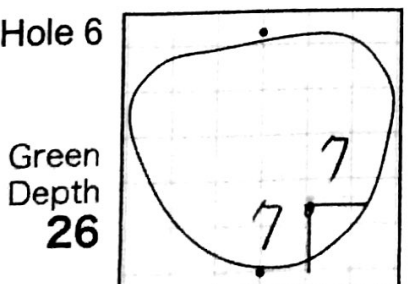

2015 Japan Amateur Golf Championship

Hole Locations

DATE: 7/11

HIRONO GOLF CLUB

Each side of a complete square on the green(□)represents 5 yards. Dots represent green front and back.