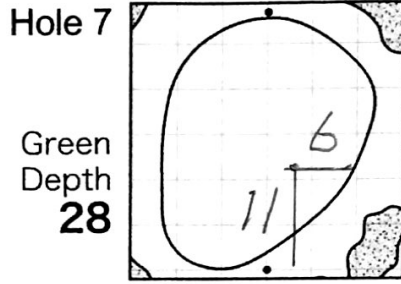

2015 Japan Amateur Golf Championship

Hole Locations

DATE: 7/11

HIRONO GOLF CLUB

Each side of a complete square on the green(□)represents 5 yards. Dots represent green front and back.