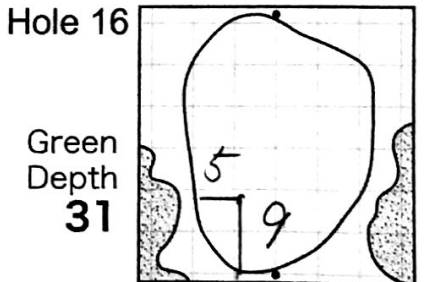

2015 Japan Amateur Golf Championship

Hole Locations

DATE: 7/11

HIRONO GOLF CLUB

Each side of a complete square on the green(□)represents 5 yards. Dots represent green front and back.