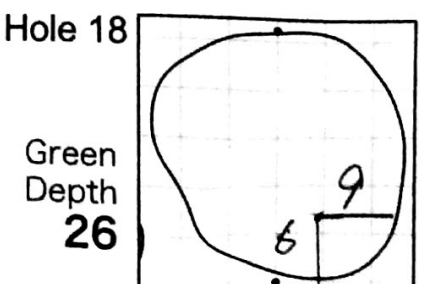

2015 Japan Amateur Golf Championship

Hole Locations

DATE: 7/11

HIRONO GOLF CLUB

Each side of a complete square on the green(□)represents 5 yards. Dots represent green front and back.