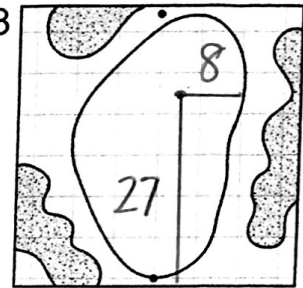

2015 Japan Amateur Golf Championship

Hole Locations

DATE: 7/13

Hole 1

Green
Depth
31

Hole 7

Green
Depth
28

Hole 13

Green
Depth
32

Hole 2

Green
Depth
34

Hole 8

Green
Depth
30

Hole 14

Green
Depth
29

Hole 3

Green
Depth
28

Hole 9

Green
Depth
35

Hole 15

Green
Depth
23

Hole 4

Green
Depth
27

Hole 10

Each side of a complete square on the green(□)represents 5 yards. Dots represent green front and back.