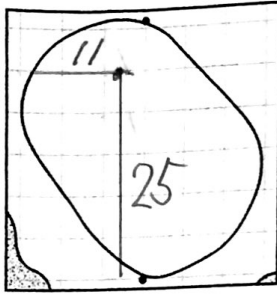

2015 Japan Amateur Golf Championship

Hole Locations

DATE: 7/13

Hole 1

Green
Depth
31

Hole 7

Green
Depth
28

Hole 13

Green
Depth
32

Hole 2

Green
Depth
34

Hole 8

Green
Depth
30

Hole 14

Green
Depth
29

Hole 3

Each side of a complete square on the green(□)represents 5 yards. Dots represent green front and back.