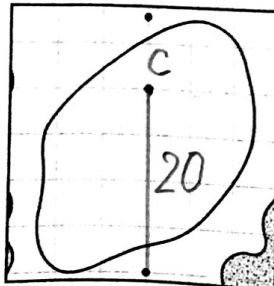

Green
Depth
28

Hole 9

Green
Depth
35

Hole 15

Green
Depth
23

Hole 4

Green
Depth
27

Hole 10

Green
Depth
25

Hole 16

Green
Depth
31

Hole 5

Green
Depth
28

Hole 11

Green
Depth
29

Hole 17

Green
Depth
32

Hole 6

Green
Depth
26

Hole 12

Green
Depth
29

Hole 18

Green
Depth
26

HIRONO GOLF CLUB

Each side of a complete square on the green(□)represents 5 yards. Dots represent green front and back.