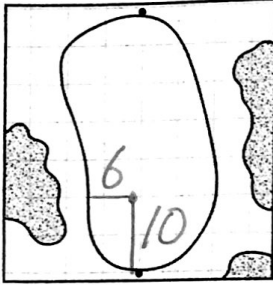

2015 Japan Amateur Golf Championship

Hole Locations

DATE: 7/13

Hole 1

Green
Depth
31

Hole 7

Green
Depth
28

Hole 13

Green
Depth
32

Hole 2

Green
Depth
34

Hole 8

Green
Depth
30

Hole 14

Green
Depth
29

Hole 3

Green
Depth
28

Hole 9

Green
Depth
35

Hole 15

Green
Depth
23

Hole 4

Green
Depth
27

Hole 10

Each side of a complete square on the green(□)represents 5 yards. Dots represent green front and back.