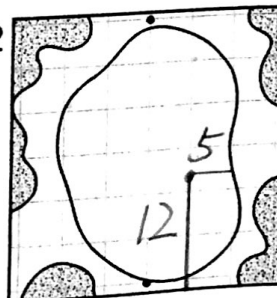

Green
Depth
28

Hole 9

Green
Depth
35

Hole 15

Green
Depth
23

Hole 4

Green
Depth
27

Hole 10

Green
Depth
25

Hole 16

Green
Depth
31

Hole 5

Green
Depth
28

Hole 11

Green
Depth
29

Hole 17

Green
Depth
32

Hole 6

Green
Depth
26

Hole 12

Green
Depth
29

Hole 18

Green
Depth
26

HIRONO GOLF CLUB

Each side of a complete square on the green(□)represents 5 yards. Dots represent green front and back.