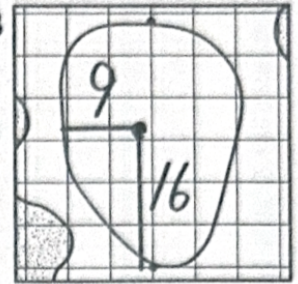

110th Japan Amateur Golf Championship 2026

①

Presented by CAR PREMIUM

Hole Locations

DATE: 2026.6.30

1st Round

Hole 1

Green Depth
25

Hole 7

Green Depth
31

Hole 13

Green Depth
29

Hole 2

Green Depth
29

Hole 8

Green Depth
28