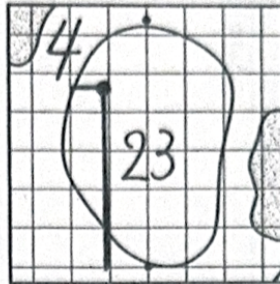

110th Japan Amateur Golf Championship 2026

①

Presented by CAR PREMIUM

Hole Locations

DATE: 2026.6.30

1st Round

Hole 1

Green Depth
25

Hole 7

Green Depth
31

Hole 13

Green Depth
29

Hole 2

Green Depth
29

Hole 8

Green Depth
28