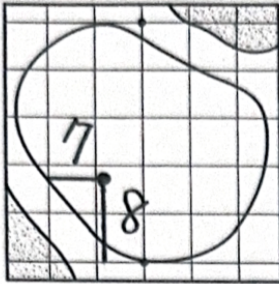

110th Japan Amateur Golf Championship 2026

①

Presented by CAR PREMIUM

Hole Locations

DATE: 2026.6.30

1st Round

Hole 1

Green Depth
25

Hole 7

Green Depth
31

Hole 13

Green Depth
29

Hole 2

Green Depth
29

Hole 8

Green Depth
28

Hole 14

Green Depth
29

Hole 3

Green Depth
26

Hole 9

Green Depth
30

Hole 15

Green Depth
28

Hole 18

Green Depth
29

Each side of a complete square on the green(□)represents 5 yards. Dots represent green front and back.

Yokkaichi Country Club