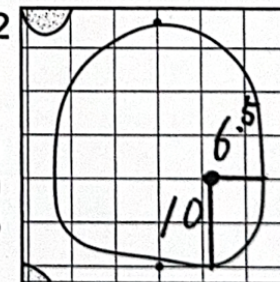

Hole 4

Green Depth
26

Hole 10

Green Depth
27

Hole 16

Green Depth
29

Hole 5

Green Depth
26

Hole 11

Green Depth
29

Hole 17

Green Depth
27

Hole 6

Green Depth
25

Hole 12

Green Depth
28

Hole 18

Green Depth
29

Each side of a complete square on the green(□)represents 5 yards. Dots represent green front and back.

Yokkaichi Country Club